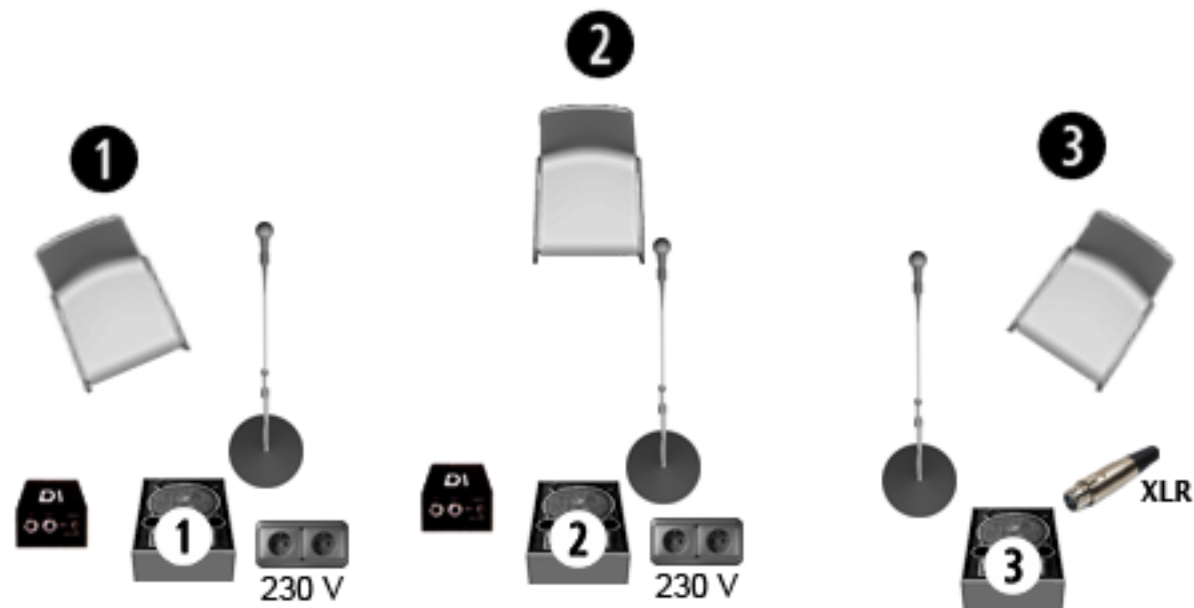

# DUACH STAGE PLOT

## DUACH STAGE PLOT.

Guitar DI	XLR	Position 1		<ol style="list-style-type: none"> <li>3 x Boom Stands.</li> <li>3 x Armless Chairs.</li> <li>3 x Monitor Mixes</li> <li>2 x 220v Power points.</li> </ol>
Vocal 1	SM58			
Fiddle DI	XLR	Position 2		
Vocal 2	Sm58			
Bodhran Mic	XLR	Position 3		
Vocal Mic	SM58			